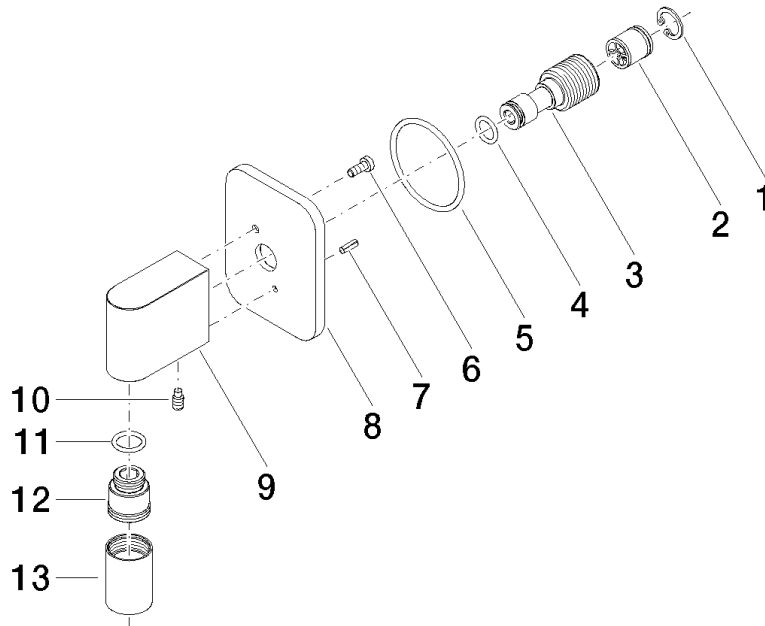

28 450 845

- 3/8" shower outlet
- rosette 60 x 78 mm
- 1/2" connection

Intrinsic protection against back flow.

	Brushed Light Gold	28 450 845-27
	Chrome	28 450 845-00
	Brushed Platinum	28 450 845-06
	Dark Chrome	28 450 845-19
	Matte Black	28 450 845-33
	Brushed Chrome	28 450 845-93
	Brushed Dark Platinum	28 450 845-99

Recommended miscellaneous

Concealed wall elbow - 35 085 970 90

- min. recess depth 90 mm
- max. recess depth 163 mm

28 450 845

mm [inches]

Flow rate chart

Certificates

WRAS_2310091.

28 450 845

Spare parts list

No.	Item Number	Name	Quantity used	Delivery time
1	09 16 01 014 90	ring	1	2
2	90 23 01 141 00 90	back-flow preventer	1	2
3	09 24 03 116 20 90	nipple	1	2
4	09 14 10 008 90	seal	1	2
5	09 14 10 142 90	seal	1	2
6	09 30 30 054 90	screw	1	2
7	09 31 11 026 90	pin	1	2
9	09 11 03 046-27	connection	1	60
10	09 31 11 005 90	pin	1	2
11	90 14 10 077 00 90	seal	1	2
12	09 24 03 107 20 90	nipple	1	2
13	90 21 02 069 00-27	cover	1	30